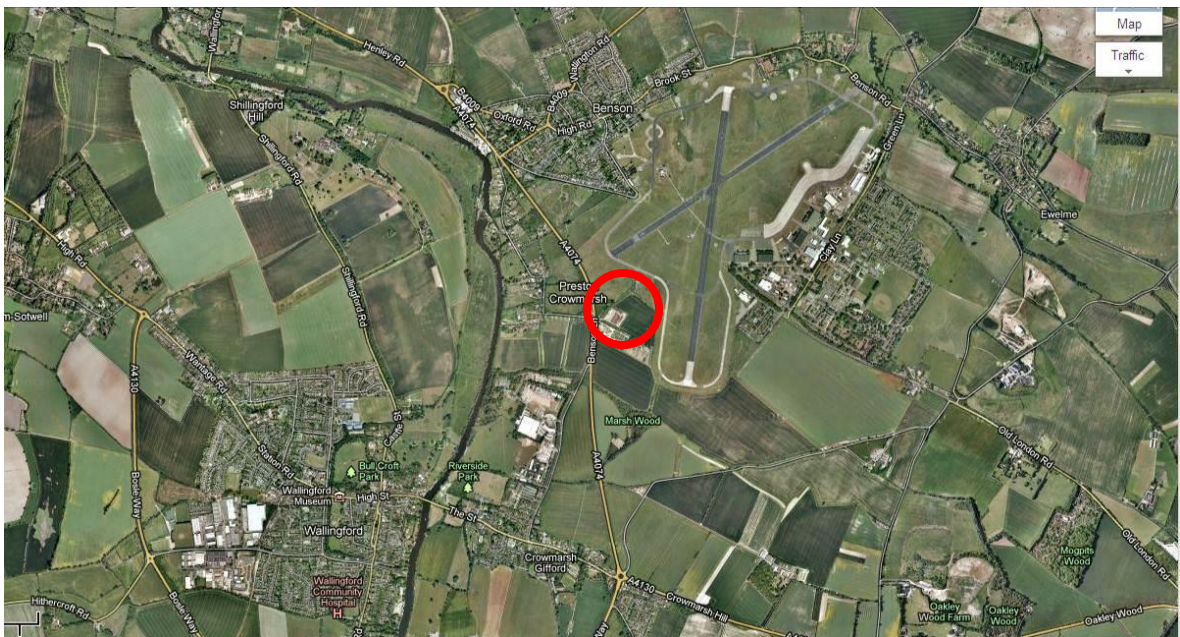

Wallingford AD and Compost Site Directions

Agrivert Limited
Wallingford Compost Site
Benson Lane
Wallingford
Oxon
OX10 6SQ

All Vehicle Drivers Please Note:

Turning right when entering or leaving the site is **NOT** permitted.

Only the following manoeuvre's are allowed:

Approved Routes to Wallingford

Key

-  Approved routes to site