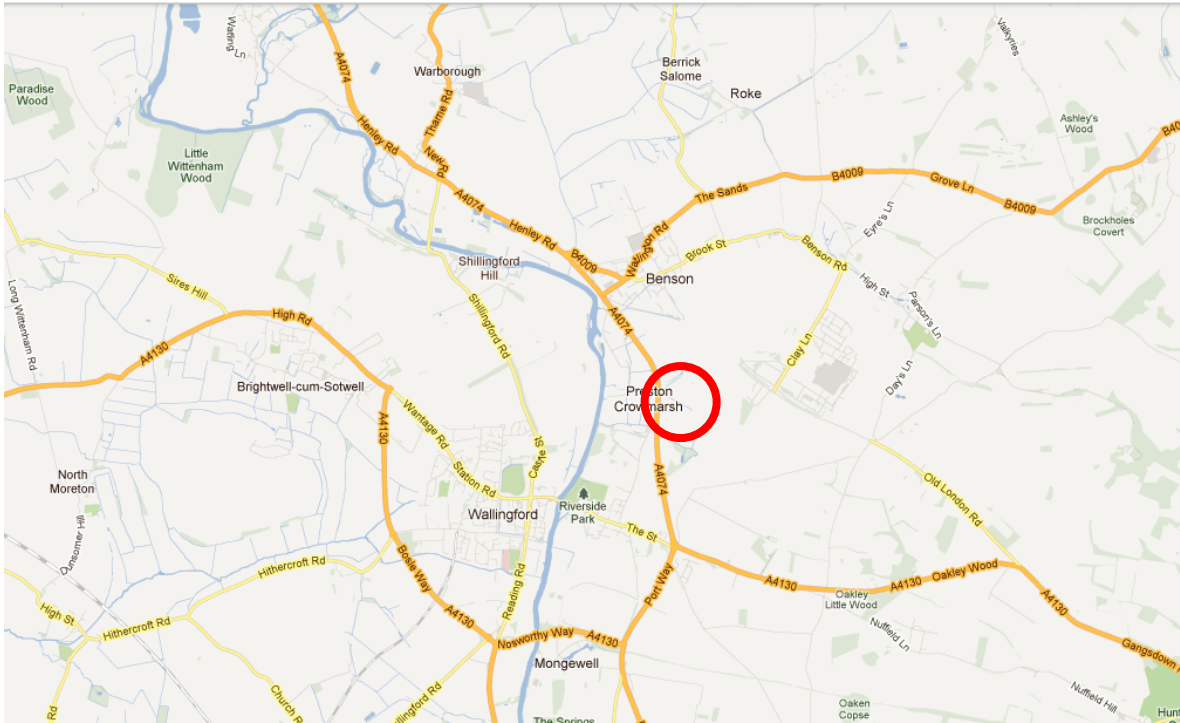

Wallingford AD and Compost Site Directions

Agrivert Limited
Wallingford Compost Site
Benson Lane
Wallingford
Oxon
OX10 6SQ

All Vehicle Drivers Please Note:

Turning right when entering or leaving the site is **NOT** permitted.

Only the following manoeuvre's are allowed:

Approved Routes to Wallingford

Key

-  Approved routes to site