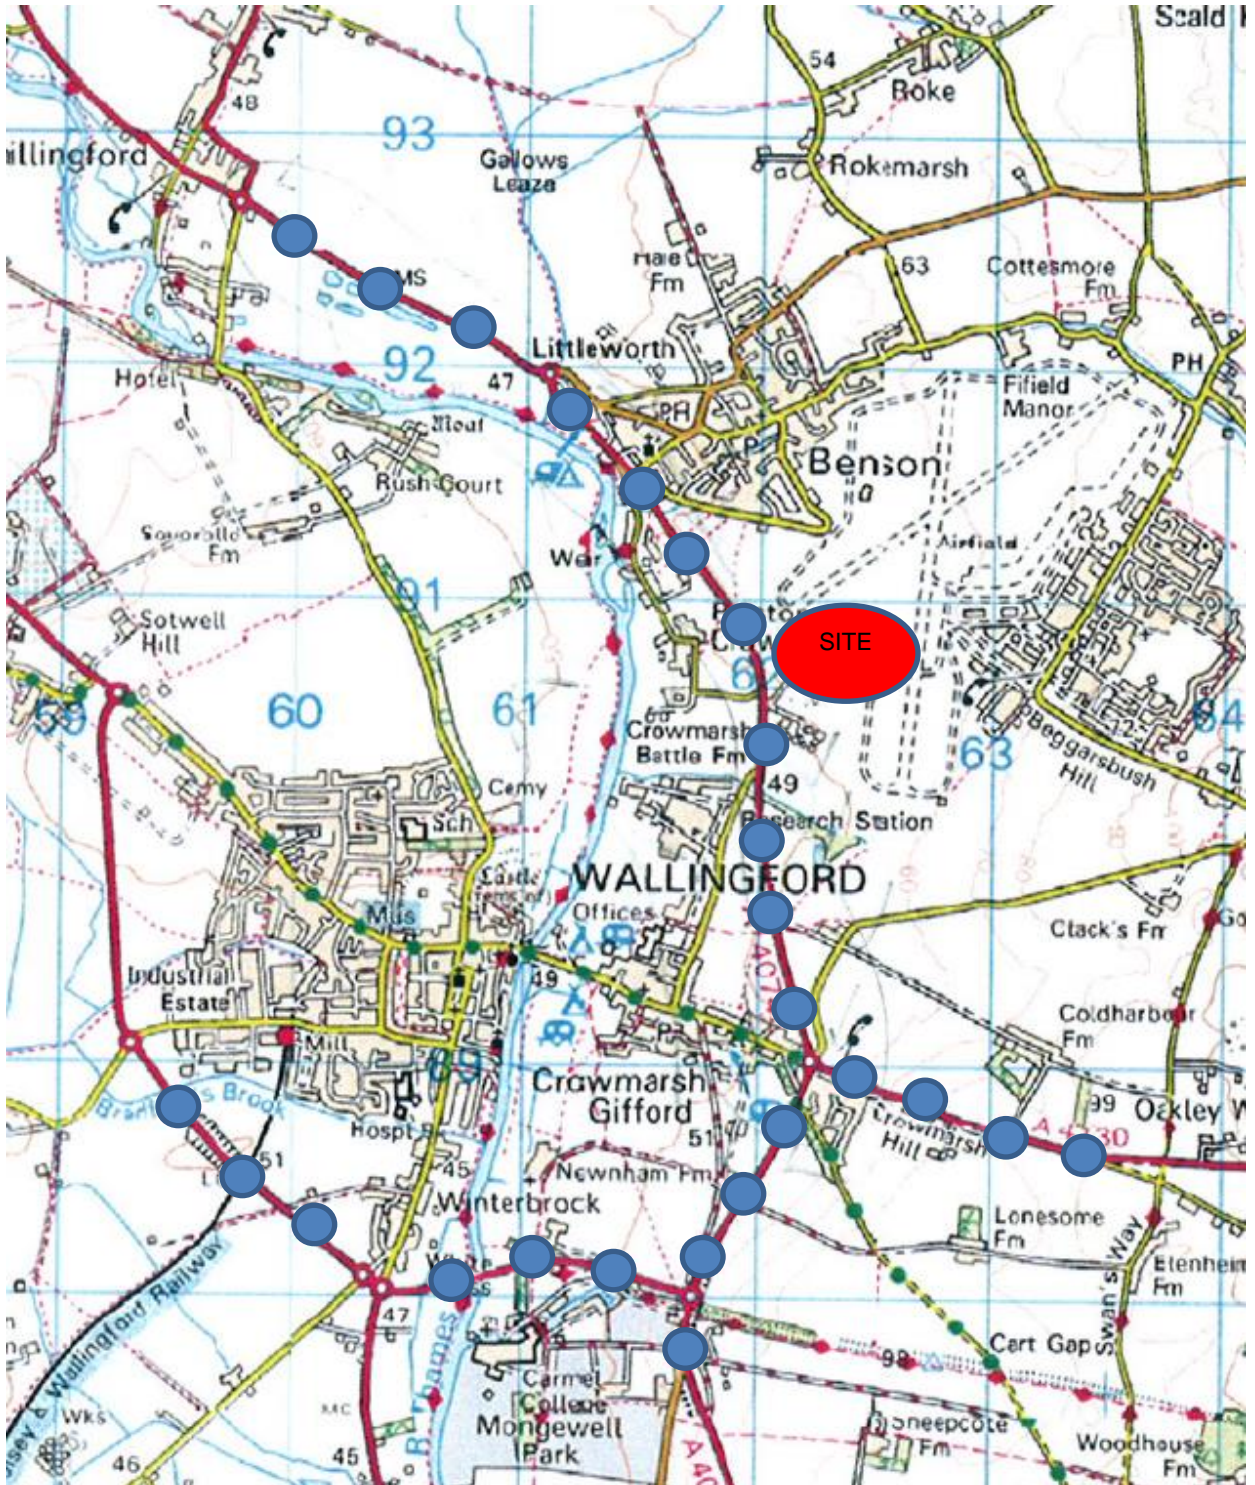

Wallingford AD and Compost Site Directions

Agrivert Limited
Wallingford Compost Site
Benson Lane
Wallingford
Oxon
OX10 6SQ

All Vehicle Drivers Please Note:

Turning right when entering or leaving the site is **NOT** permitted.

Only the following manoeuvre's are allowed:

Approved Routes to Wallingford

Key

-  Approved routes to site