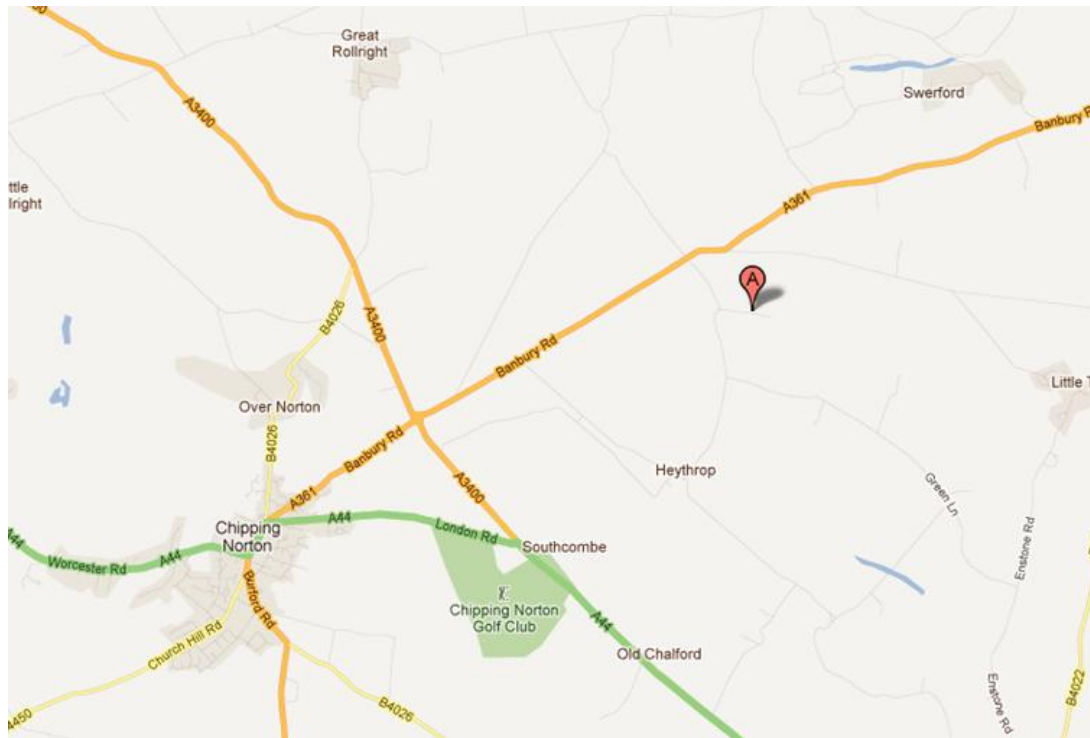

Showell Composting Site Directions

*Agrivert Limited
Showell Composting Site
Heythrop
Chipping Norton
OX7 5TH*

From Oxford

Continue on A44 through Woodstock and Enstone

Do not turn left to Chipping Norton at the traffic lights, continue straight ahead

You will reach a roundabout with a Shell Petrol Station on your left

Take the 3rd exit taking the A361 to Banbury

Take the 2nd right off of the A361 sign posted Little Tew

Take 1st almost immediate right into the compost site

From Chipping Norton

Continue on A44 reaching the double roundabout

Take 2nd exit (to Banbury)

Continue on A44 until you reach a roundabout with a Shell Petrol Station on your left

Take the 2nd exit taking the A361 to Banbury

Take the 2nd right off of the A361 sign posted Little Tew

Take 1st almost immediate right into the compost site